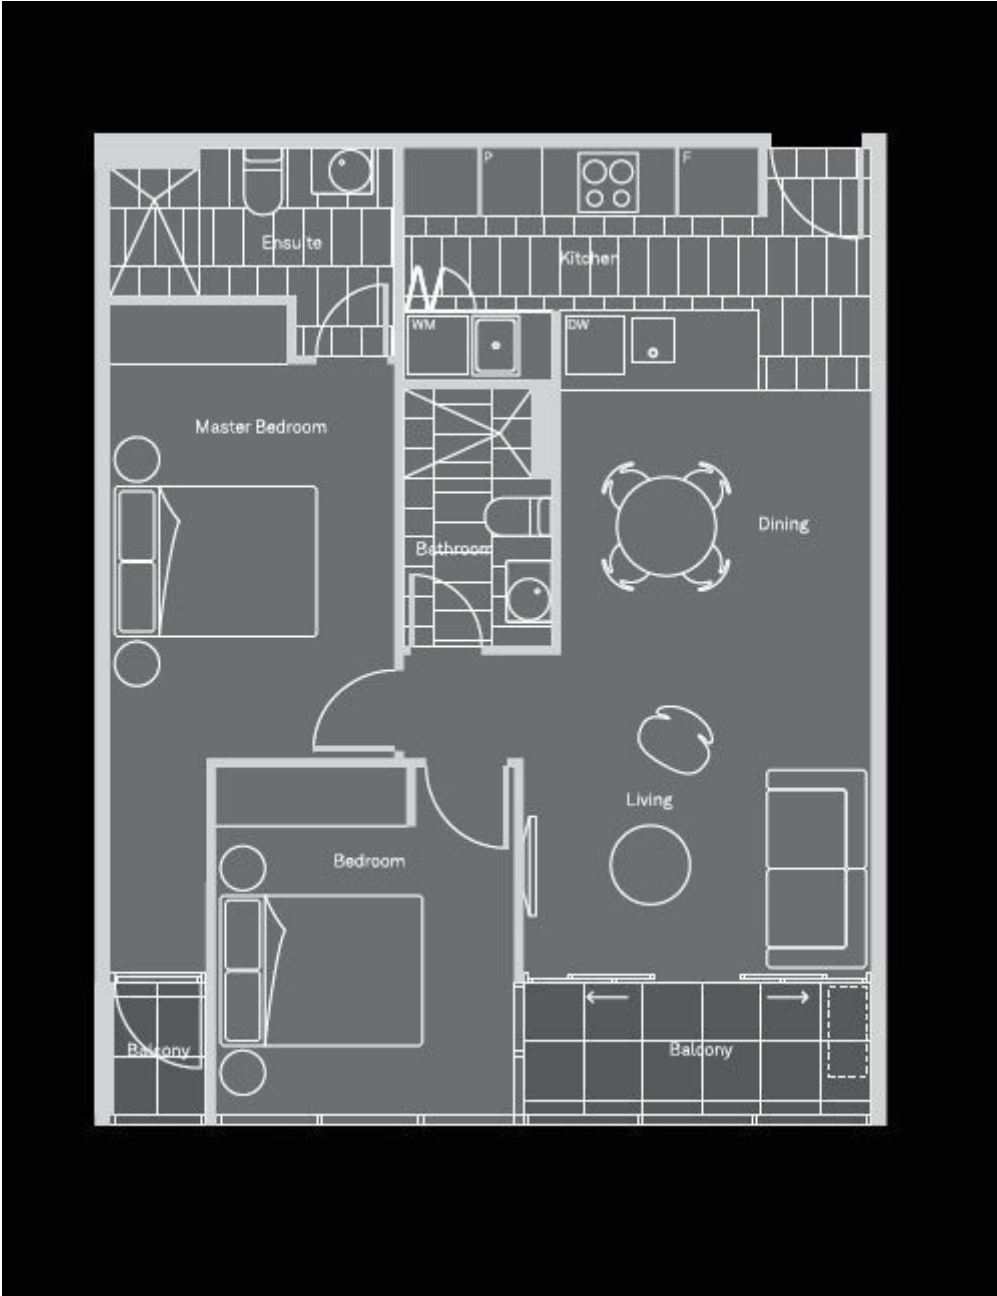

MELBOURNE, VIC