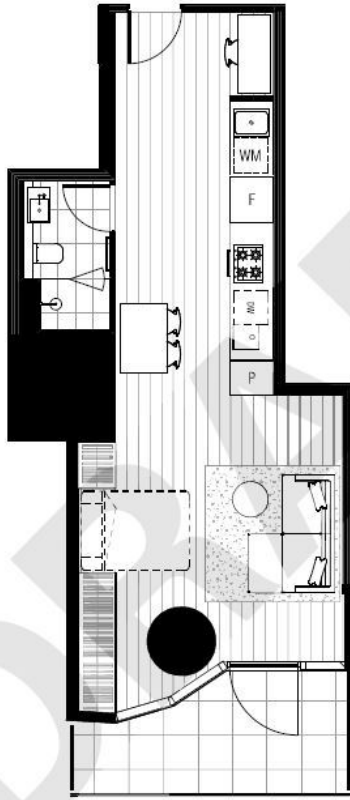

## GREAT OPPORTUNITY FOR AN OVERSIZED STUDIO IN MELBOUREN'S NEW ICONIC BUILDING

----Nomination Sale, Move in March 2020-----

Australia 108 is another master piece designed by Fender Katsalidis. Soaring to 101 level above the city, Australia 108 will be the tallest building in Melbourne and home to the tallest apartments in the Southern Hemisphere.

It also comprises: open plan living, fully equipped kitchen with stone bench tops, bedroom with BIRS and separate laundry.

?Lap pool, Sauna & Steam Rooms

\*Note: images are only representation of the development and may not represent apartment o

**Gerry Wang**

0402 414 065

**AUSTRALIA 108**

**SKY  
RISE**

| TYPE P6 - STUDIO |  |  |  |
|------------------|--|--|--|
| AREAS            | INTERNAL                                     | EXTERNAL                                   | TOTAL                                      |
| LEVEL 11         | 48.0 M <sup>2</sup><br>527,4 ft <sup>2</sup> | 8.6 M <sup>2</sup><br>92,6 ft <sup>2</sup> | 57.6 M <sup>2</sup><br>620 ft <sup>2</sup> |