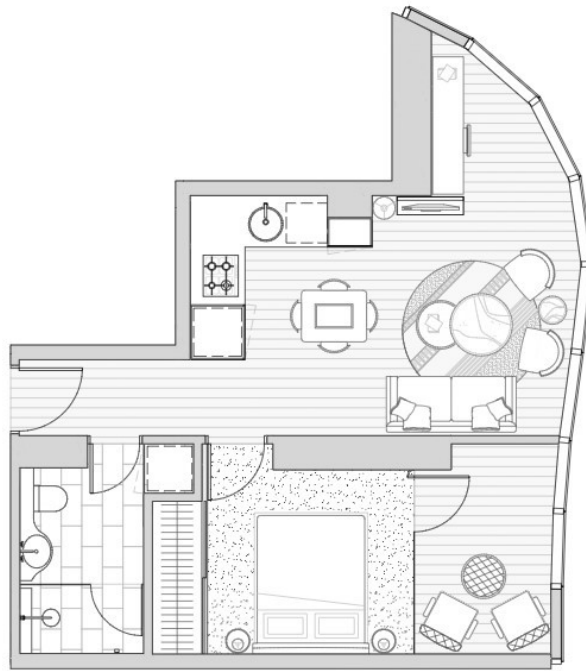

APARTMENT A4.1	
1 BED, 1 BATH + STUDY	
OVERALL AREA	48.2m²
WINTERGARDEN	6.8m²
TOTAL AREA	55.0m²
TOTAL NO.	24